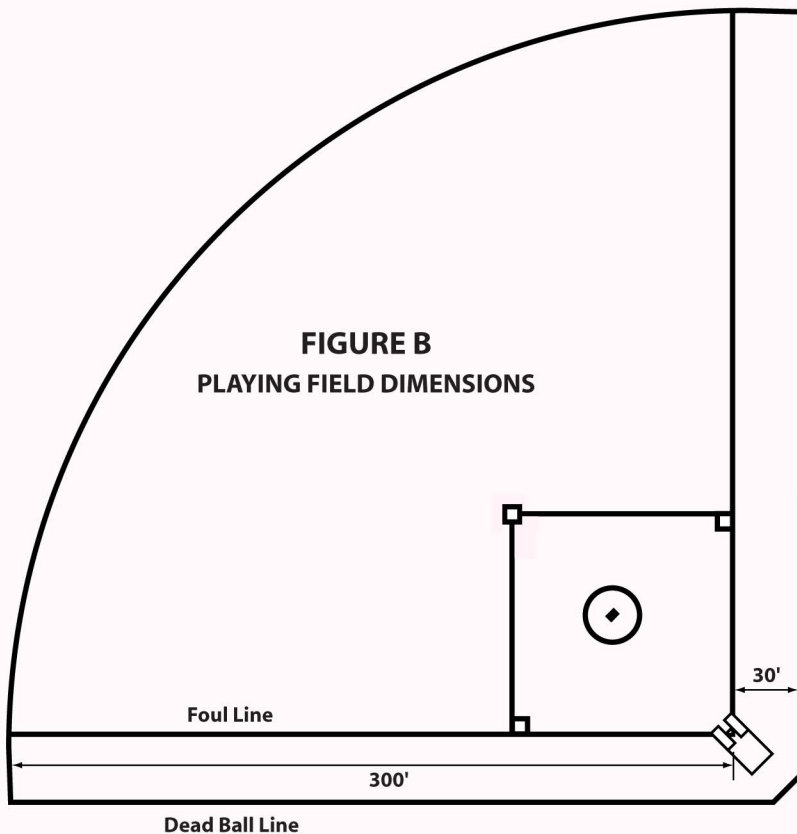

SOFTBALL PITCH DIMENSIONS

FASTPITCH DIMENSIONS	
Adult	Bases 60' (18.29m) Pitching/Men 46' Pitching/Women 43'
Under 12	Bases 55' (16.76m) Pitching/Girls 35' Pitching/Boys 40'
Over 12	Bases 60' (18.29m) Pitching/Girls 40' Pitching/Boys 46'

YOUTH DIMENSIONS: SLOWPITCH	
Under 10	Bases 55' (16.76m) Pitching 35' (10.67m)
Under 12	Bases 60' (18.29m) Pitching 40' (12.19m)
Under 14	Bases 65' (19.81m) Pitching 46' (14.02m)
Over 14	Bases 65' (19.81m) Pitching 50' (15.24m)