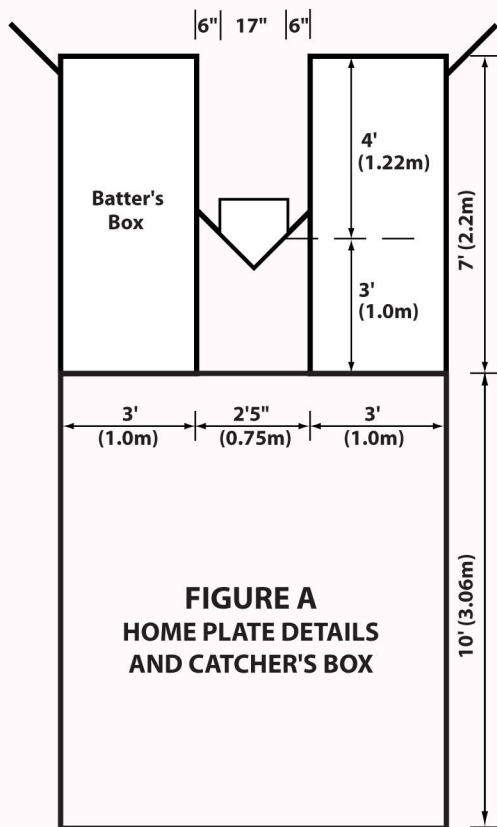

SOFTBALL PITCH DIMENSIONS

FASTPITCH DIMENSIONS	
Adult	Bases 60' (18.29m) Pitching/Men 46' Pitching/Women 43'
Under 12	Bases 55' (16.76m) Pitching/Girls 35' Pitching/Boys 40'
Over 12	Bases 60' (18.29m) Pitching/Girls 40' Pitching/Boys 46'

YOUTH DIMENSIONS: SLOWPITCH	
Under 10	Bases 55' (16.76m) Pitching 35' (10.67m)
Under 12	Bases 60' (18.29m) Pitching 40' (12.19m)
Under 14	Bases 65' (19.81m) Pitching 46' (14.02m)
Over 14	Bases 65' (19.81m) Pitching 50' (15.24m)